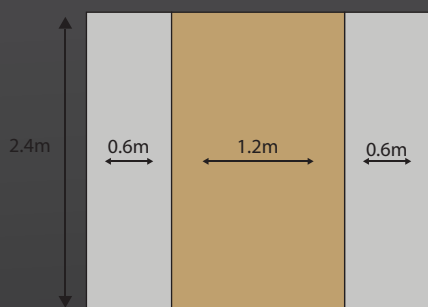

Product Information

Code

OWP

Description

Olympic Weight Lifting Platform

Features and Benefits

- Dimensions:
2.4 x 2.4 x 45mm
(see diagram for layer dimensions)
- Top layer:
Central timber panel (1.2 x 2.4m) with
rubberise panels (0.6 x 2.4m)
- Bottom layer:
Two panels marine-plywood
- Demountable metal frame